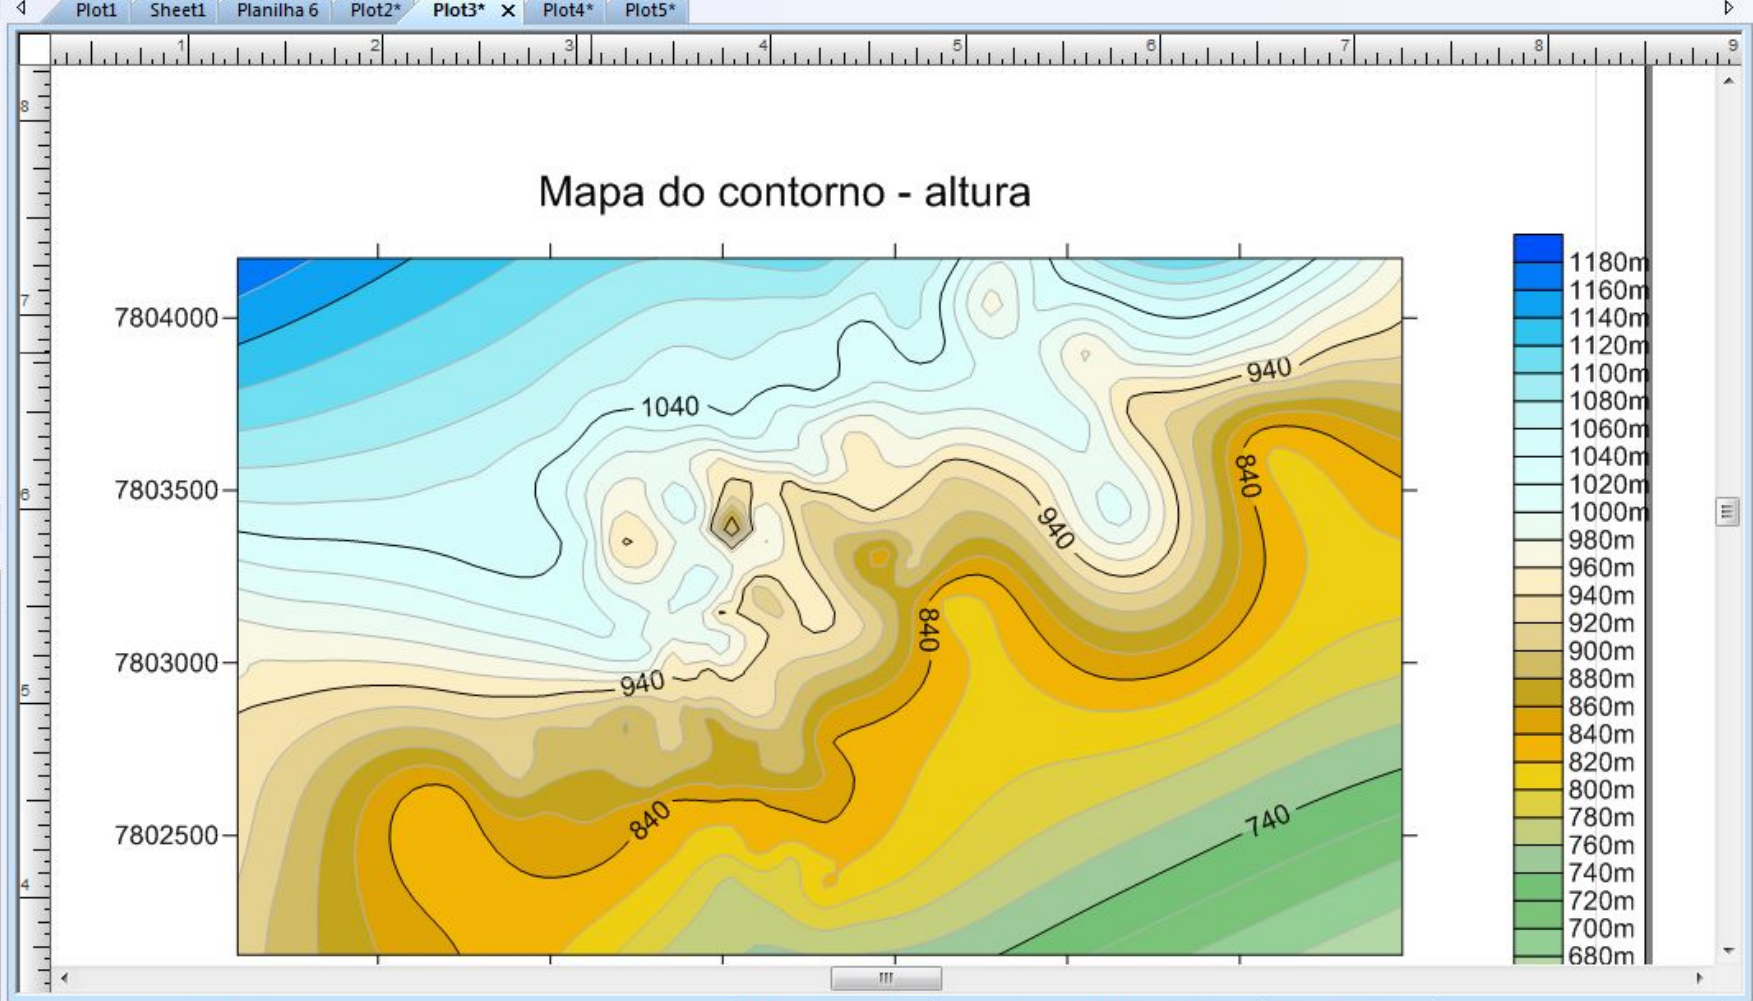

- ☒ Text
- ☒ Map Scale
- ☒ Color Scale
- ☒ Map
  - ☒ Right Axis
  - ☒ Left Axis
  - ☒ Top Axis
  - ☒ Bottom Axis
  - ☒ Contours-Planilha 6.grd

Property Manager - Nothing Selected

Info

No selection