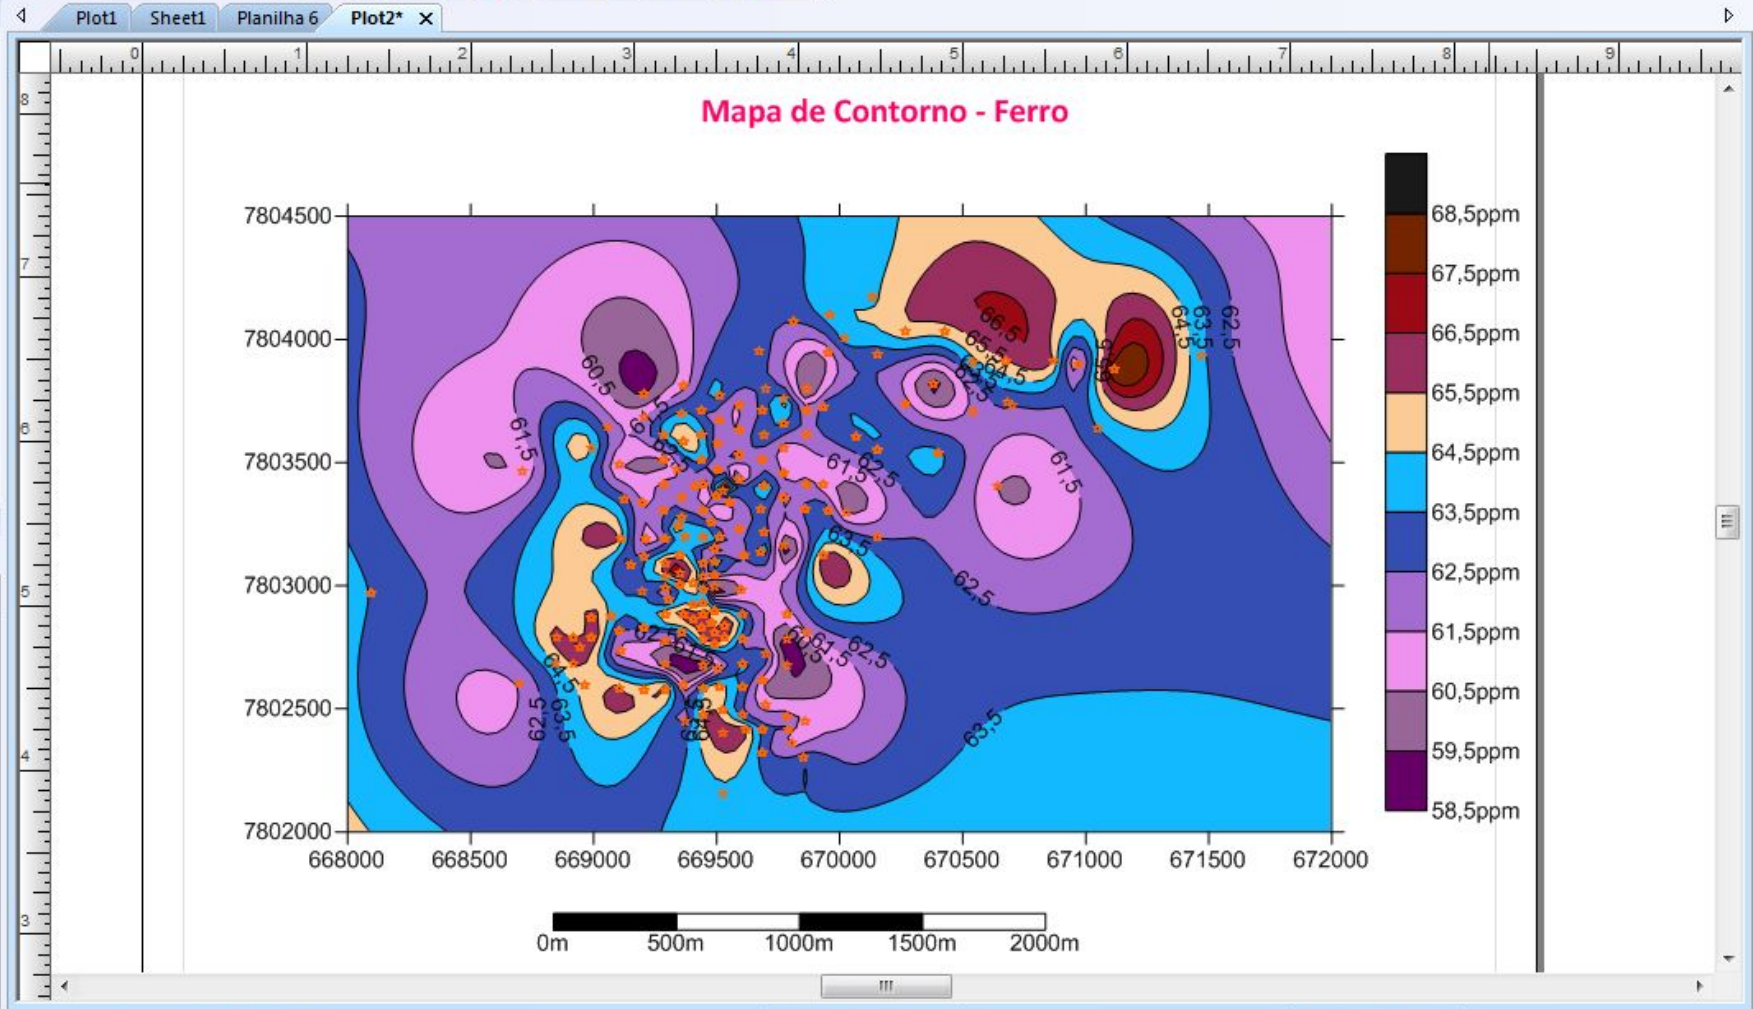

Object Manager

- Text
- Color Scale
- Map Scale
- Map
  - Right Axis
  - Left Axis
  - Top Axis
  - Bottom Axis
  - Post-Planilha 6.xlsx
  - Contours-Planilha 6 ferro 1.grd

Property Manager - Nothing Selected

Info

No selection